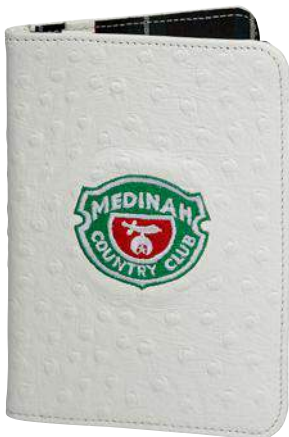

Scorecard Holders

Classic Scorecard Holders

84862 Classic Scorecard Holder
 American Leather: 21 Colors
 Gator Leather: 14 Colors
 Pull Up Leather: 4 Colors
 Waxed Canvas: 5 Colors
 See Pages 6 and 7 for Colors
 Deboss – Embroidery – 6.5" x 4.5" Closed
 Interior Color: MacKenzie Plaid