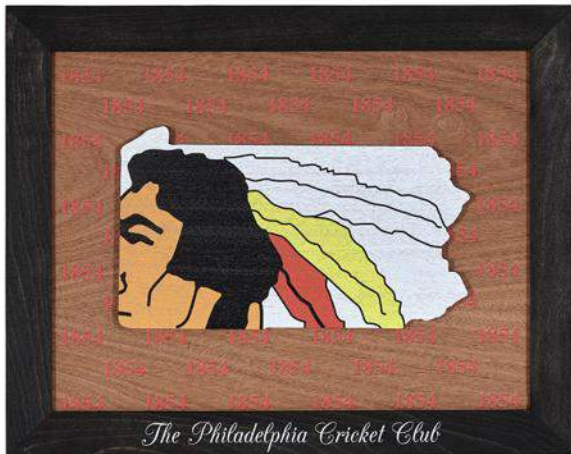

Gifts & Awards

B