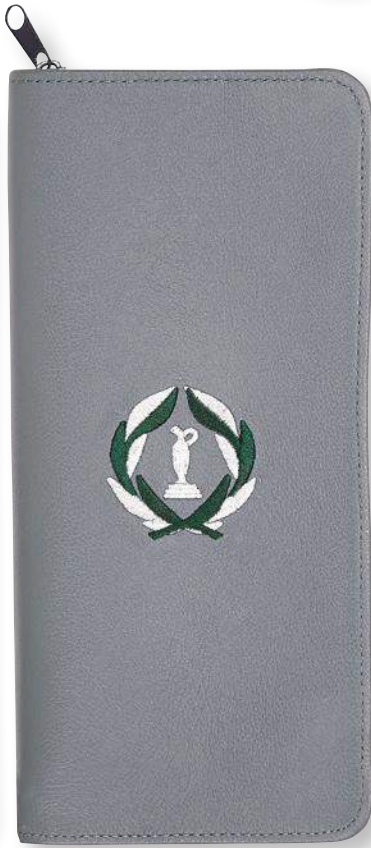

80709
Boot Putter

Glove Stash Book

65231CRZ

Available in Crazy Horse Leather
Deboss Only
10.75" x 5"

85231AL

Available in all 21 American Leather Colors
Premium Pull-Up Colors
Embroidered Only
See Page 4 for Colors
10.75" x 5"