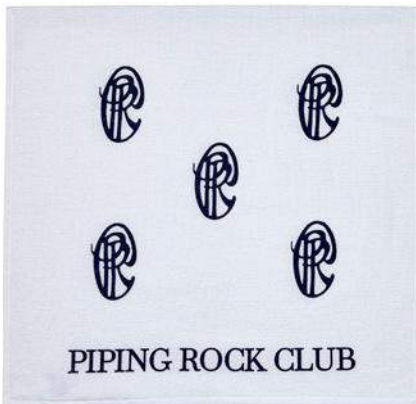

NEW!

40004 Tour Caddie Towel with Tour Print
100% Cotton
22" x 42" – Minimum 24
Personalization Available – Screen Print Only