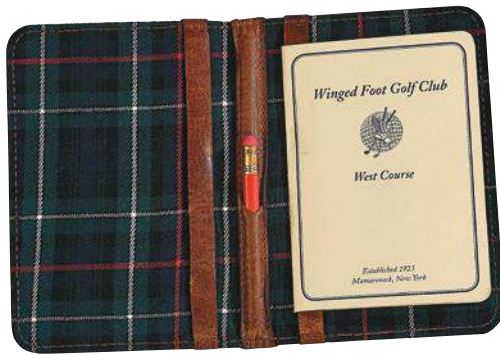

Scorecard Holders

Classic Scorecard Holders

84862 Classic Scorecard Holder
 American Leather: 21 Colors
 Gator Leather: 14 Colors
 Pull Up Leather: 4 Colors
 Waxed Canvas: 5 Colors
 See Pages 6 and 7 for Colors
 Deboss – Embroidery – 6.5" x 4.5" Closed
 Interior Color: MacKenzie Plaid

Yardage Book & Scorecard Holders

A 64854 Scorecard & Yardage Book Holder
Colombian Leather:
Black – Tan – Café – Crazy Horse
Deboss – 4.5" x 7.5"

B 84854 Scorecard & Yardage Book Holder
American Leather: 21 Colors
Gator Leather: 14 Colors
Pull Up Leather: 4 Colors
Waxed Canvas: 5 Colors
Custom Interior Colors Available – Minimum 25
Deboss and Embroidery – 4.5" x 7.5"