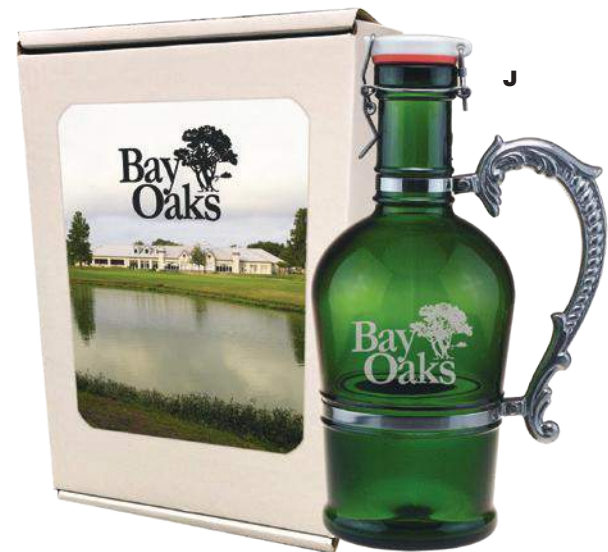

I 78304 Links Decanter
24 oz – Deep Etched – Minimum 4

J 70002 Green Growler
2 Liter – Etched & Painted – Minimum 4

D

E

F

G

H

I