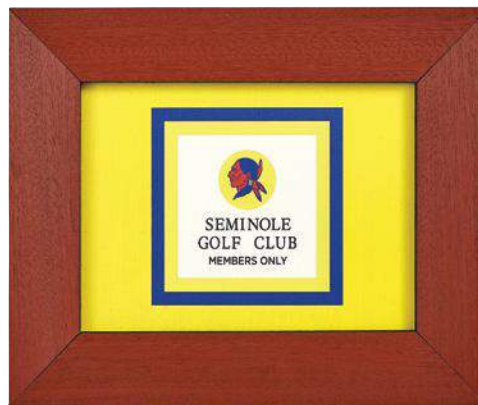

Hanging Sign

41031 Hanging Sign
10" x 10"
12 Stain Colors
Minimum 6

41032 Framed Logo Sign 8" x 10"
12 Stain Colors
Minimum 6

Available Stain Colors

Marshmallow	Lemon Zest	Green Meadow	Weathered Gray	Antique Walnut	Natural (No Stain)
Sunbleached	Scarlet	True Blue	Carbon Grey	Espresso	Charcoal