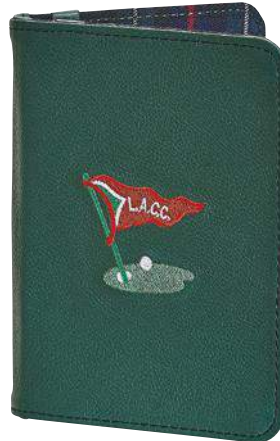

Scorecard Holders

Classic Scorecard Holders

84862 Classic Scorecard Holder
 American Leather: 21 Colors
 Gator Leather: 14 Colors
 Pull Up Leather: 4 Colors
 Waxed Canvas: 5 Colors
 See Pages 6 and 7 for Colors
 Deboss – Embroidery – 6.5" x 4.5" Closed
 Interior Color: MacKenzie Plaid

Yardage Book & Scorecard Holders

A 64854 Scorecard & Yardage Book Holder
Colombian Leather:
Black – Tan – Café – Crazy Horse
Deboss – 4.5" x 7.5"

B 84854 Scorecard & Yardage Book Holder
American Leather: 21 Colors
Gator Leather: 14 Colors
Pull Up Leather: 4 Colors
Waxed Canvas: 5 Colors
Custom Interior Colors Available – Minimum 25
Deboss and Embroidery – 4.5" x 7.5"