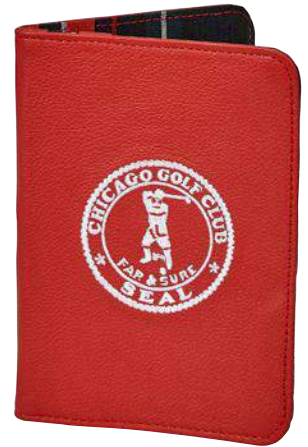

Scorecard Holders

Classic Scorecard Holders

84862 Classic Scorecard Holder
 American Leather: 21 Colors
 Gator Leather: 14 Colors
 Pull Up Leather: 4 Colors
 Waxed Canvas: 5 Colors
 See Pages 6 and 7 for Colors
 Deboss – Embroidery – 6.5" x 4.5" Closed
 Interior Color: MacKenzie Plaid