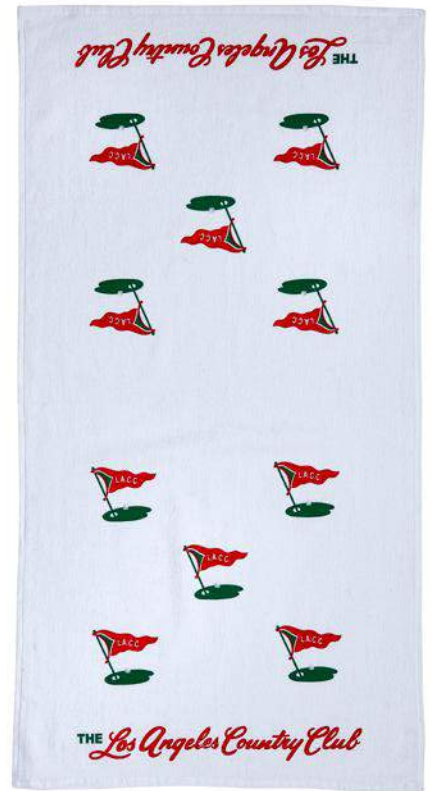

NEW!

40004 Tour Caddie Towel with Tour Print
100% Cotton
22" x 42" – Minimum 24
Personalization Available – Screen Print Only