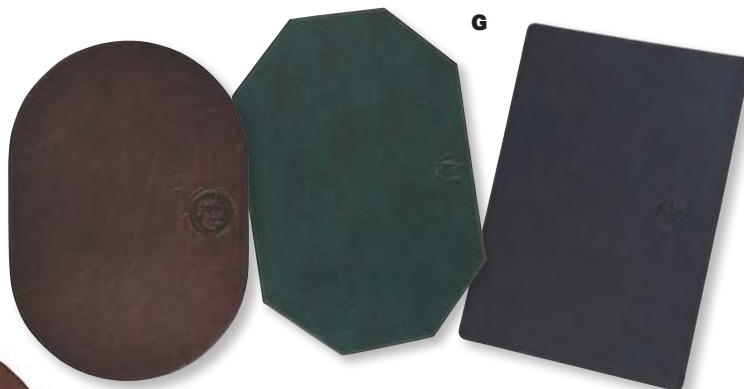

NEW!

A 64022 Coasters

Churchill Brown – Deboss – 4" Round Holder – 4.25 x 1.25

B 50550RECCB Rectangle Desk/Place Mats

Churchill Brown – Deboss – 14" x 18"

C 50550OVACB Oval Desk/Place Mats

Churchill Brown – Deboss – 14.25" x 20.25"

D 50585CB Desset/Wine Menu

Churchill Brown – Deboss – 11.75" x 6.38"

E 50476CB Desset/Wine Menu

Churchill Brown – Deboss – 12" x 10.63"

F Check Clip

Churchill Brown – Deboss – 9.25" x 4.25

G 80550 Desk & Placemats

Bonded Leather: Black – Tan – Brown –

Navy Blue – Green

Deboss

Oval 14" x 20" – Rectangle 14" x 18" –

Octagon 13.5" x 19.5"