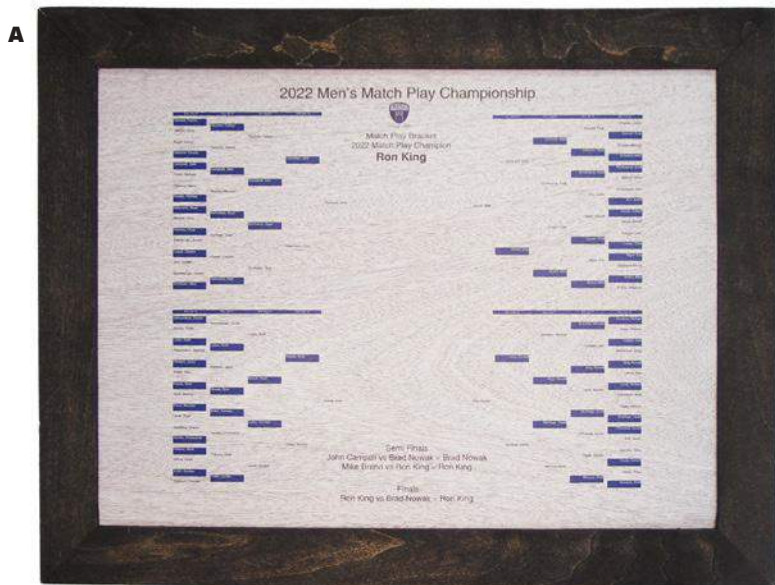

C

D

E

F

B 70601 Framed Match Play Bracket
Laser – 22" x 26"

C 70900L 10" Nickel Plate in Shadow Box
Diamond Etched – 22" x 26"

D 70900M 8" Nickel Plate in Shadow Box
Diamond Etched – 19" x 22"

E 70900S 6" Nickel Plate in Shadow Box
Diamond Etched – 16" x 19"

F 70905 Log Award Shadow Box
7" and 9" – Plaque and Image Can Be Added