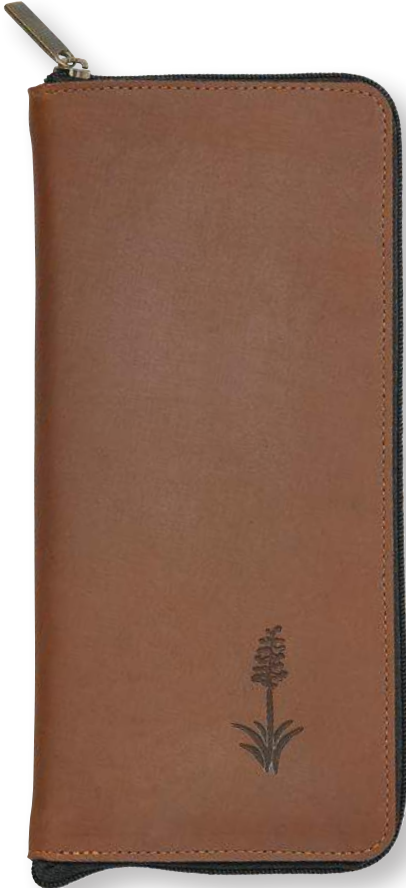

80709
Boot Putter

Glove Stash Book

65231CRZ

Available in Crazy Horse Leather
Deboss Only
10.75" x 5"

85231AL

Available in all 21 American Leather Colors
Premium Pull-Up Colors
Embroidered Only
See Page 4 for Colors
10.75" x 5"