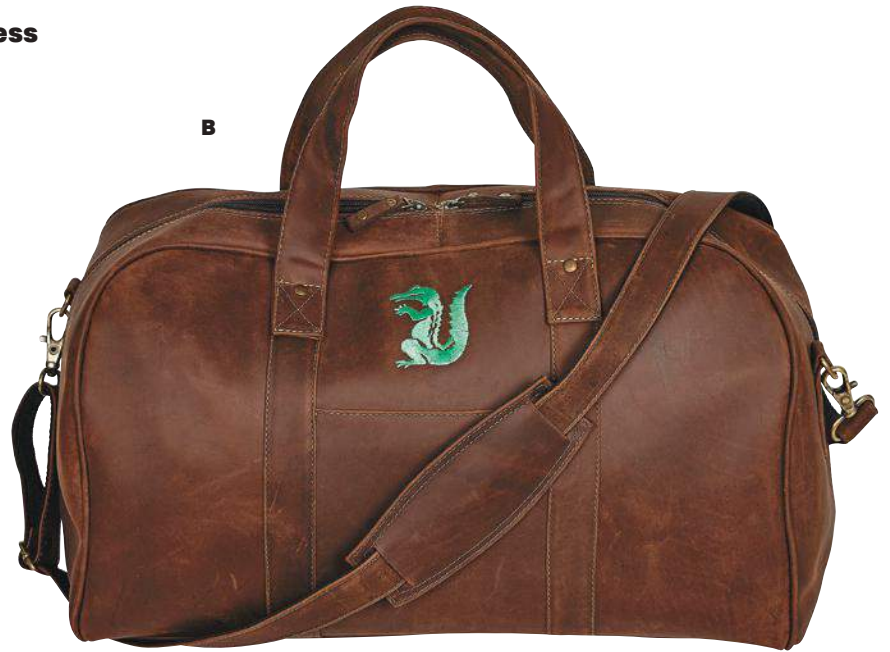

NEW!

Crazy Horse

Crazy Horse Leather is designed to distress and will vary in appearance and color.

A

B

A 60417 Toiletry Bag
Crazy Horse Leather
Deboss - Embroidery - 9.5" x 4.5" x 5.5"

B 60308 Country Club Duffel
Crazy Horse Leather
Deboss - Embroidery - 18" x 12" x 8"

C 64908 Money Clip Wallet
Crazy Horse Leather
Deboss - 3.25" x 4.25"

D 65001 Cash Cover
Crazy Horse Leather
Deboss - 3.75" x 3"

E 64854 Scorecard & Yardage Book Holder
Crazy Horse Leather
Deboss - 4.5" x 7.5"