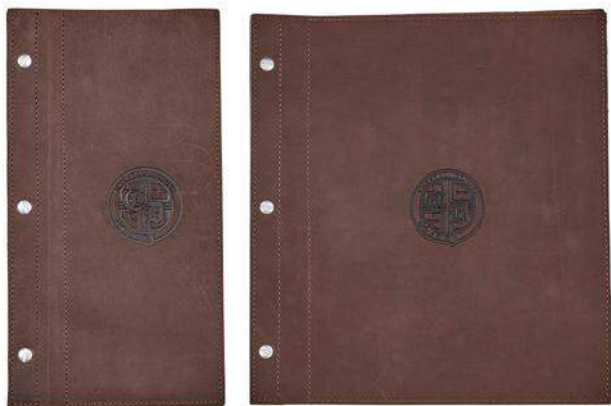

NEW!

A 64022 Coasters

Churchill Brown – Deboss – 4" Round Holder – 4.25 x 1.25

B 50550RECCB Rectangle Desk/Place Mats

Churchill Brown – Deboss – 14" x 18"

C 50550OVACB Oval Desk/Place Mats

Churchill Brown – Deboss – 14.25" x 20.25"

D 50585CB Desset/Wine Menu

Churchill Brown – Deboss – 11.75" x 6.38"

E 50476CB Desset/Wine Menu

Churchill Brown – Deboss – 12" x 10.63"

F Check Clip

Churchill Brown – Deboss – 9.25" x 4.25

G 80550 Desk & Placemats

Bonded Leather: Black – Tan – Brown –

Navy Blue – Green

Deboss

Oval 14" x 20" – Rectangle 14" x 18" –

Octagon 13.5" x 19.5"