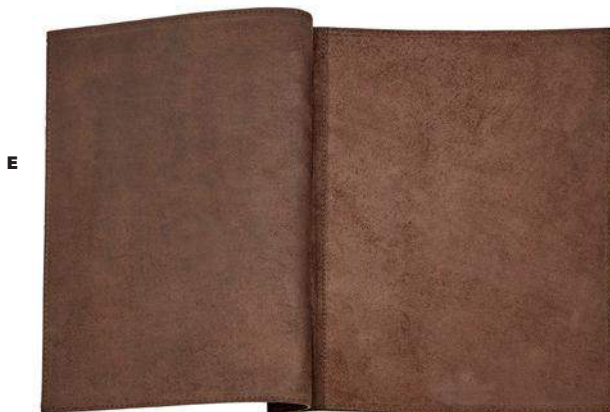

NEW!

A 64022 Coasters

Churchill Brown – Deboss – 4" Round Holder – 4.25 x 1.25

B 50550RECCB Rectangle Desk/Place Mats

Churchill Brown – Deboss – 14" x 18"

C 50550OVACB Oval Desk/Place Mats

Churchill Brown – Deboss – 14.25" x 20.25"

D 50585CB Desset/Wine Menu

Churchill Brown – Deboss – 11.75" x 6.38"

E 50476CB Desset/Wine Menu

Churchill Brown – Deboss – 12" x 10.63"

F Check Clip

Churchill Brown – Deboss – 9.25" x 4.25

G 80550 Desk & Placemats

Bonded Leather: Black – Tan – Brown –

Navy Blue – Green

Deboss

Oval 14" x 20" – Rectangle 14" x 18" –

Octagon 13.5" x 19.5"