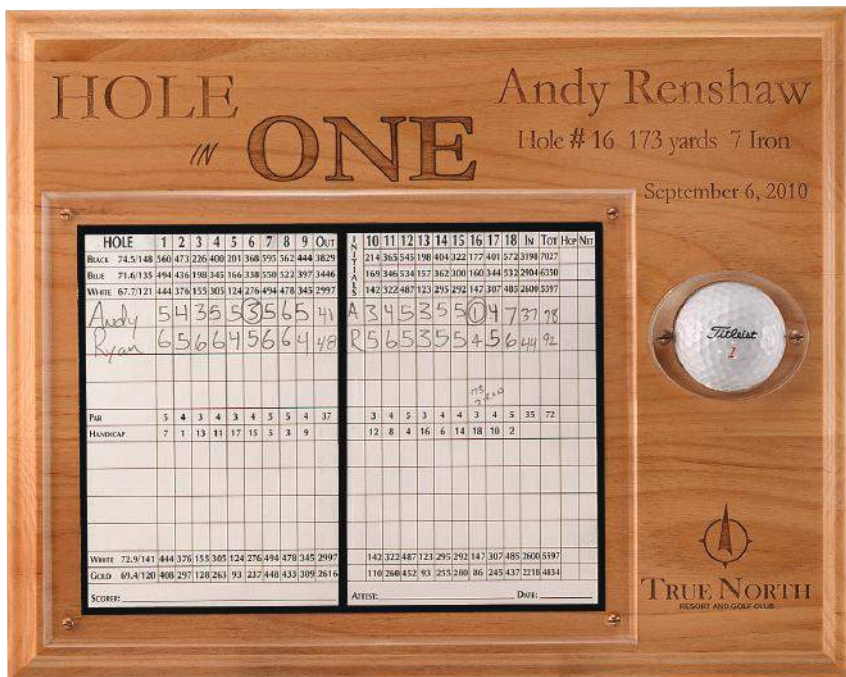

Hole-In-One Awards

A

A 30HN1AL Hole In One Plaque
Alder – Laser – 12" x 15"