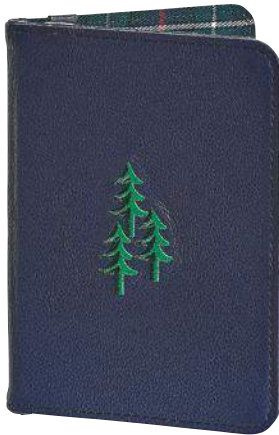

Navy w/ White Stripes

Green w/ White Stripes

Black w/ White Stripes

TIE DYE TOUR TOWELS

Hand Dyed in the USA

Red, White & Blue

USA Flag

USA Flag

Scorecard Holders

Classic Scorecard Holders

84862 Classic Scorecard Holder
 American Leather: 21 Colors
 Gator Leather: 14 Colors
 Pull Up Leather: 4 Colors
 Waxed Canvas: 5 Colors
 See Pages 6 and 7 for Colors
 Deboss – Embroidery – 6.5" x 4.5" Closed
 Interior Color: MacKenzie Plaid

Yardage Book & Scorecard Holders

A 64854 Scorecard & Yardage Book Holder
Colombian Leather:
Black – Tan – Café – Crazy Horse
Deboss – 4.5" x 7.5"

B 84854 Scorecard & Yardage Book Holder
American Leather: 21 Colors
Gator Leather: 14 Colors
Pull Up Leather: 4 Colors
Waxed Canvas: 5 Colors
Custom Interior Colors Available – Minimum 25
Deboss and Embroidery – 4.5" x 7.5"