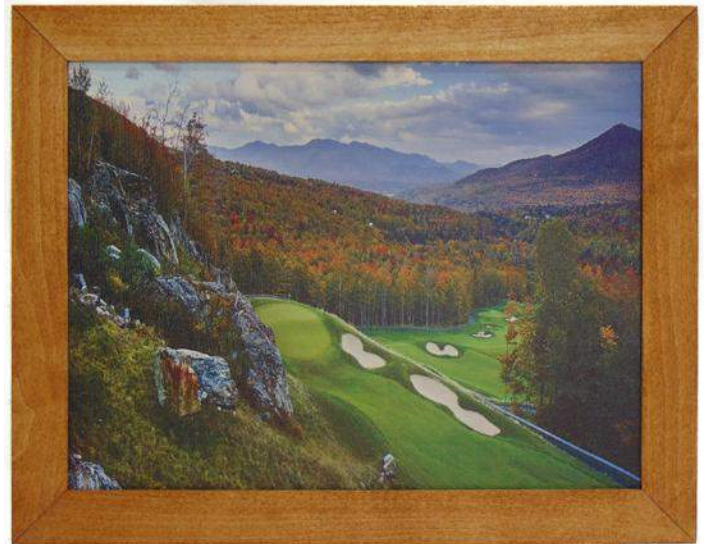

B 30FALD Photo Frame Walnut
4" 6" — 5" x 7" — 8" x 10" — 8.5" x 11"

C 41004 Plank Boards
Digital Print — 5.5" x 16"

D 41036 Framed Canvas
8" x 10" — 12" x 16" — 16" x 20"

C

D