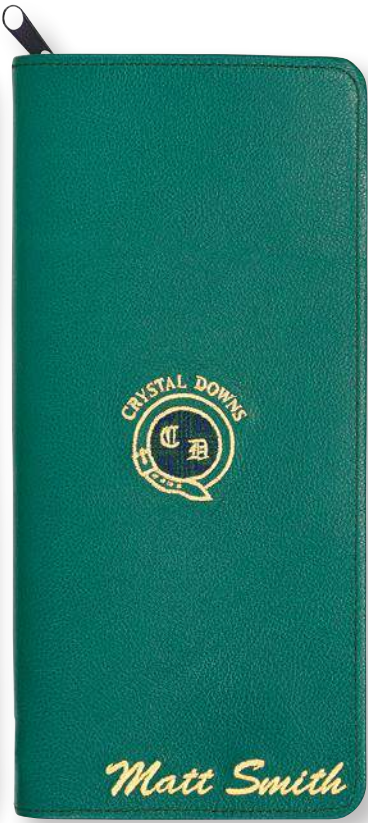

80709
Boot Putter

Glove Stash Book

65231CRZ

Available in Crazy Horse Leather
Deboss Only
10.75" x 5"

85231AL

Available in all 21 American Leather Colors
Premium Pull-Up Colors
Embroidered Only
See Page 4 for Colors
10.75" x 5"