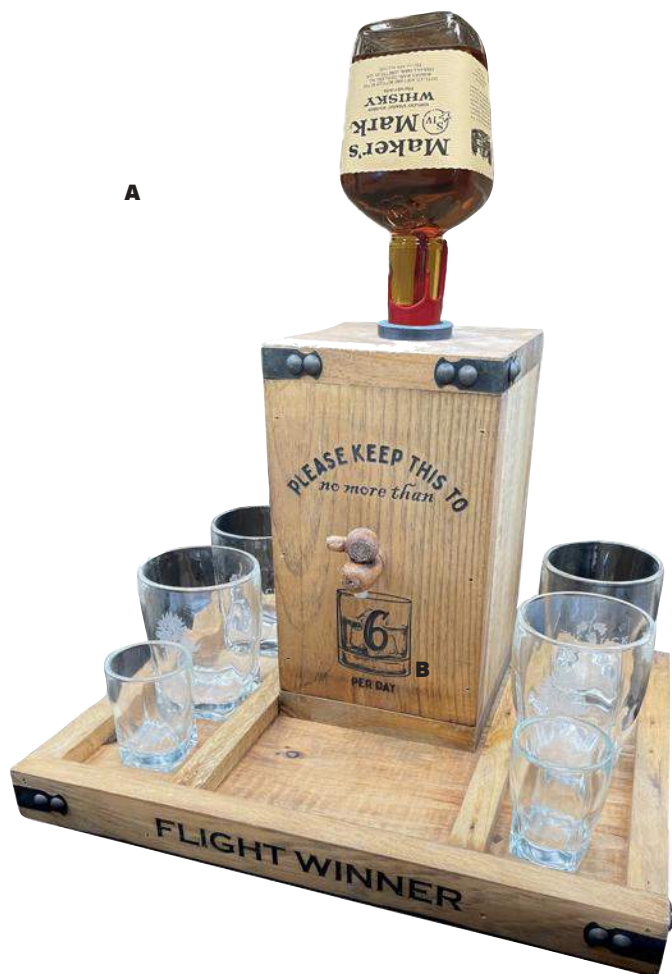

C 41024 Hole In One Birdie Block
with Metal Scorecard and Ball holder
7" x 10"

B

C

A 78403 Whiskey Tap

6" x 6" x 10"

Minimum 4 – Laser Etched
FDA approved tube to transfer
liquid from pour to spigot

- Single Tap
- Single Tap w/ Base
- Single Tap w/ Base,
& 4 Rocks & 2 Shot Glasses
- Double Tap w/ Base
- Double Tap w/ Base,
& 4 Rocks & 2 Shot Glasses
- Three Tap w/ Base
- Three Tap w/ Base,
& 4 Rocks & 2 Shot Glasses
- Four Tap w/ Base
- Four Tap w/ Base,
& 4 Rocks & 2 Shot Glasses

A

Gifts & Awards

A Authentic Whiskey Barrel Lid Plaque Award

A

B 78502 Whiskey Award Barrels
Medium – Large
Made from Authentic Whiskey Aged Barrels
Minimum 2

C 78406 Lazy Susan
15" Diameter
Minimum 4 — Laser with Color Fill

D 78410 Whiskey Barrel Lid
S: 16" – M: 18" – L: 20"
Minimum 4 – Laser with Color Fill

E Whiskey Barrel Lid Wall Mounted Bottle Opener
10" x 18"

E Whiskey Barrel Lid Wall Mounted Bottle Opener
10" x 18"

F Whiskey Barrel Stave Award
35" x 4" x 1"