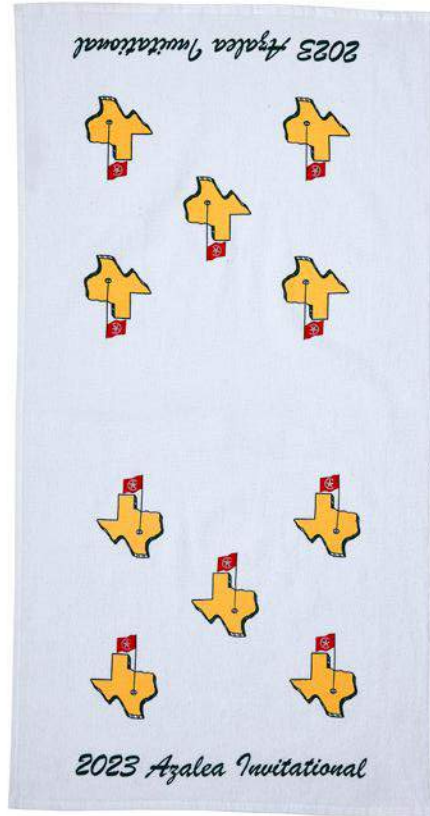

NEW!

40004 Tour Caddie Towel with Tour Print
100% Cotton
22" x 42" – Minimum 24
Personalization Available – Screen Print Only