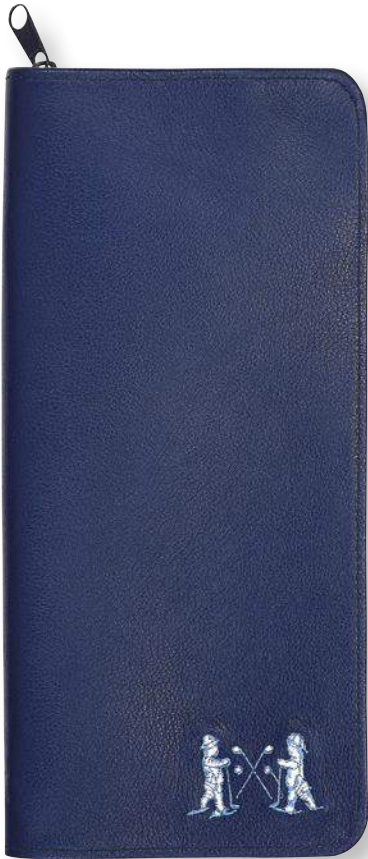

80709
Boot Putter

Glove Stash Book

65231CRZ

Available in Crazy Horse Leather
Deboss Only
10.75" x 5"

85231AL

Available in all 21 American Leather Colors
Premium Pull-Up Colors
Embroidered Only
See Page 4 for Colors
10.75" x 5"