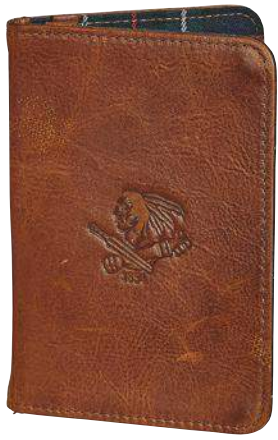

Scorecard Holders

Classic Scorecard Holders

84862 Classic Scorecard Holder
 American Leather: 21 Colors
 Gator Leather: 14 Colors
 Pull Up Leather: 4 Colors
 Waxed Canvas: 5 Colors
 See Pages 6 and 7 for Colors
 Deboss – Embroidery – 6.5" x 4.5" Closed
 Interior Color: MacKenzie Plaid