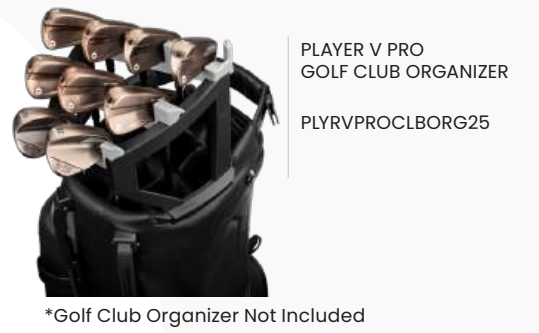

NEW EDEN **NEW** CAMO BLACK **NEW** MONARCH **NEW** MERLOT **NEW** PHANTOM **NEW** SEASON OPENER **NEW** HERITAGE CASCADE **NEW** THE OPEN

*Golf Club Organizer Not Included

Ultra Lightweight Luxury (includes Matching Cart Strap Sleeve)