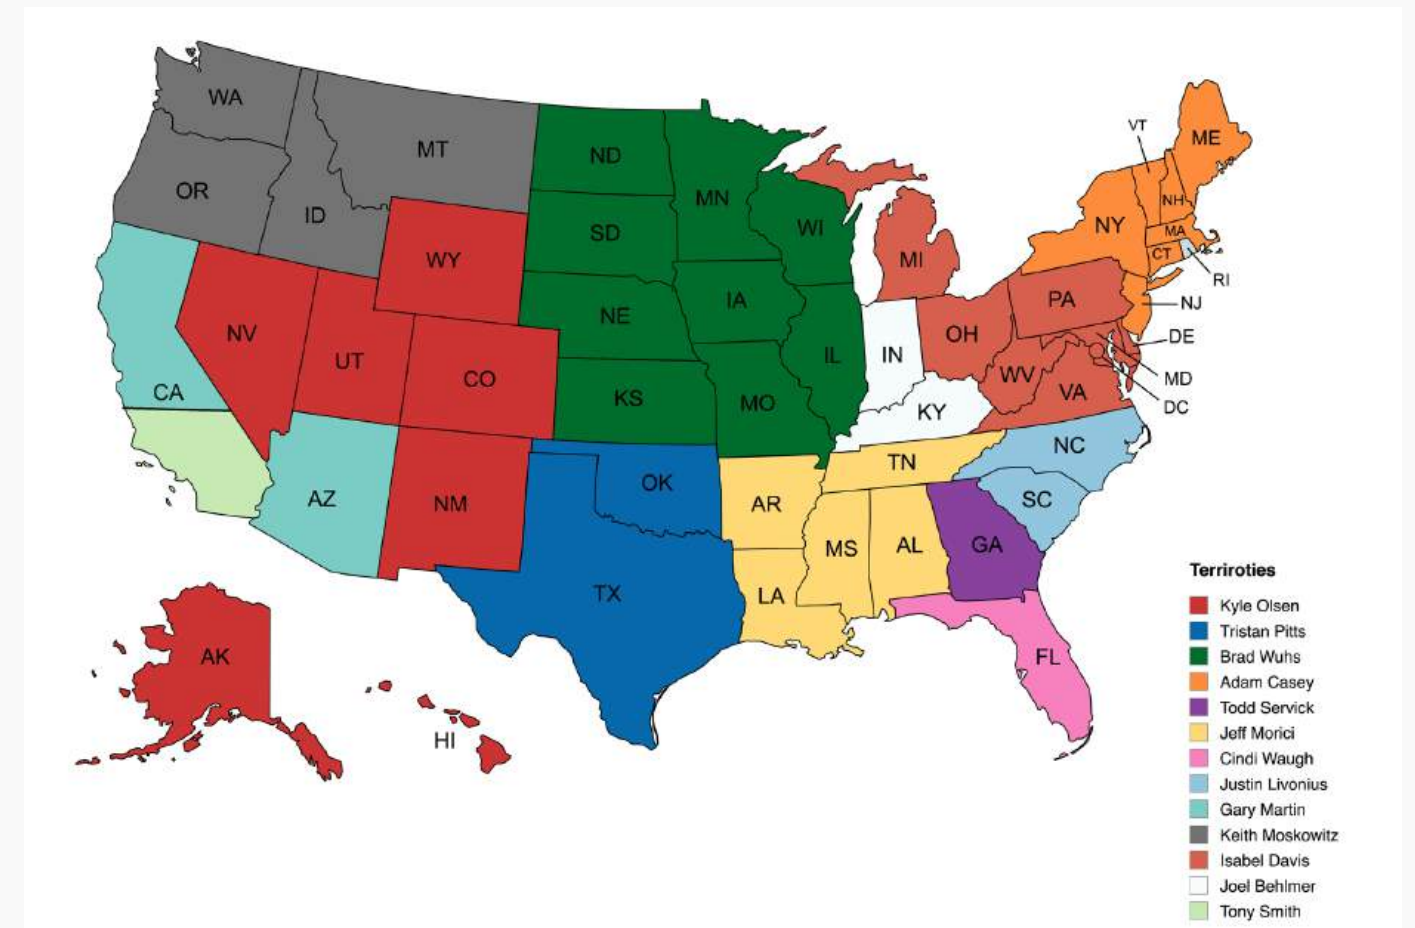

Kyle Olsen

ko@vesselbags.com