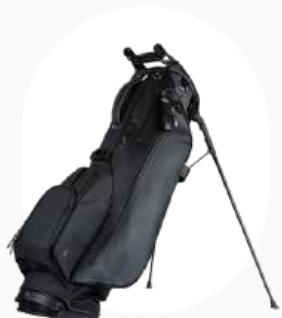

MONARCH

MERLOT

PHANTOM

SEASON
OPENER

HERITAGE
CASCADE

THE OPEN

LUX STAND

CROC BLACK