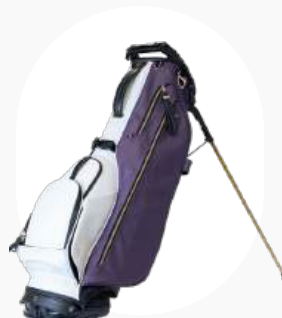

MONARCH

MERLOT

PHANTOM

SEASON
OPENER

HERITAGE
CASCADE

THE OPEN

LUX STAND

CROC BLACK