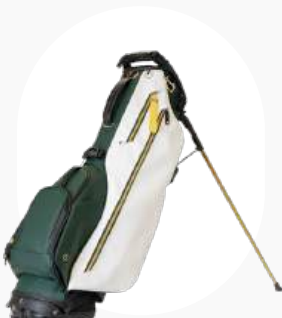

SEASON
OPENER